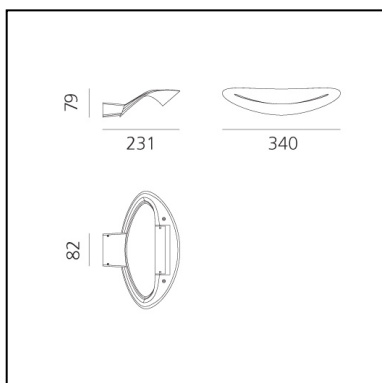

Mesmeri Led Polished chrome 3000K

Eric Solè

IP20     Dimmerable: 

LUMINAIRE

- Watt: **28W**
- Voltage: **220V-240V**
- Delivered lumens output: **2622lm**
- CCT: **3000K**
- Efficiency: **100%**
- Efficacy: **93.64lm/W**
- CRI: **90**
- Dimmable Typology: **Push**

Notes

Lamp included.

DESCRIPTION

Mesmeri LED: thanks to the new LED power supply technology and to the use of LEDs specifically designed to be used in non-SELV circuits, for the first time the traditional halogen sources can be replaced with the new and extremely performing LED technology. The LED module used in this fitting allows a significant lumen output (min. 2400 lm), with suitable colour temperature (3000K) and good chromatic output (CRI 80). Furthermore, this fitting does not require the use of bulky and aesthetically invasive power devices. Its sophisticated power supply system drastically reduces flickering effects reported in similar solutions involving the rectification of alternating current power supplies. Also it guarantees good efficiency levels and a lamp life expectancy equivalent to the LEDs in use.

PRODUCT CODE: 0918020A

FEATURES

- Article Code: **0918020A**
- Colour: **Polished chrome**
- Installation: **Wall**
- Material: **Aluminium**
- Series: **Design Collection**
- Environment: **Indoor**
- Area contract: **Hospitality, Residential**
- Emission: **Indirect**
- design by: **Eric Solè**

DIMENSIONS

- Length: **cm 34**
- Width: **cm 23.1**
- Height: **cm 7.9**
- Base Width: **cm 8.2**
- Glow Wire Test: **850°**

SOURCES INCLUDED

- Category: **Led**
- Number: **1**
- Watt: **28W**
- Delivered lumens output: **3200lm**
- Color temperature (K): **3000K**
- CRI: **90**
- Color Tolerance: **MacAdam 2SDCM**